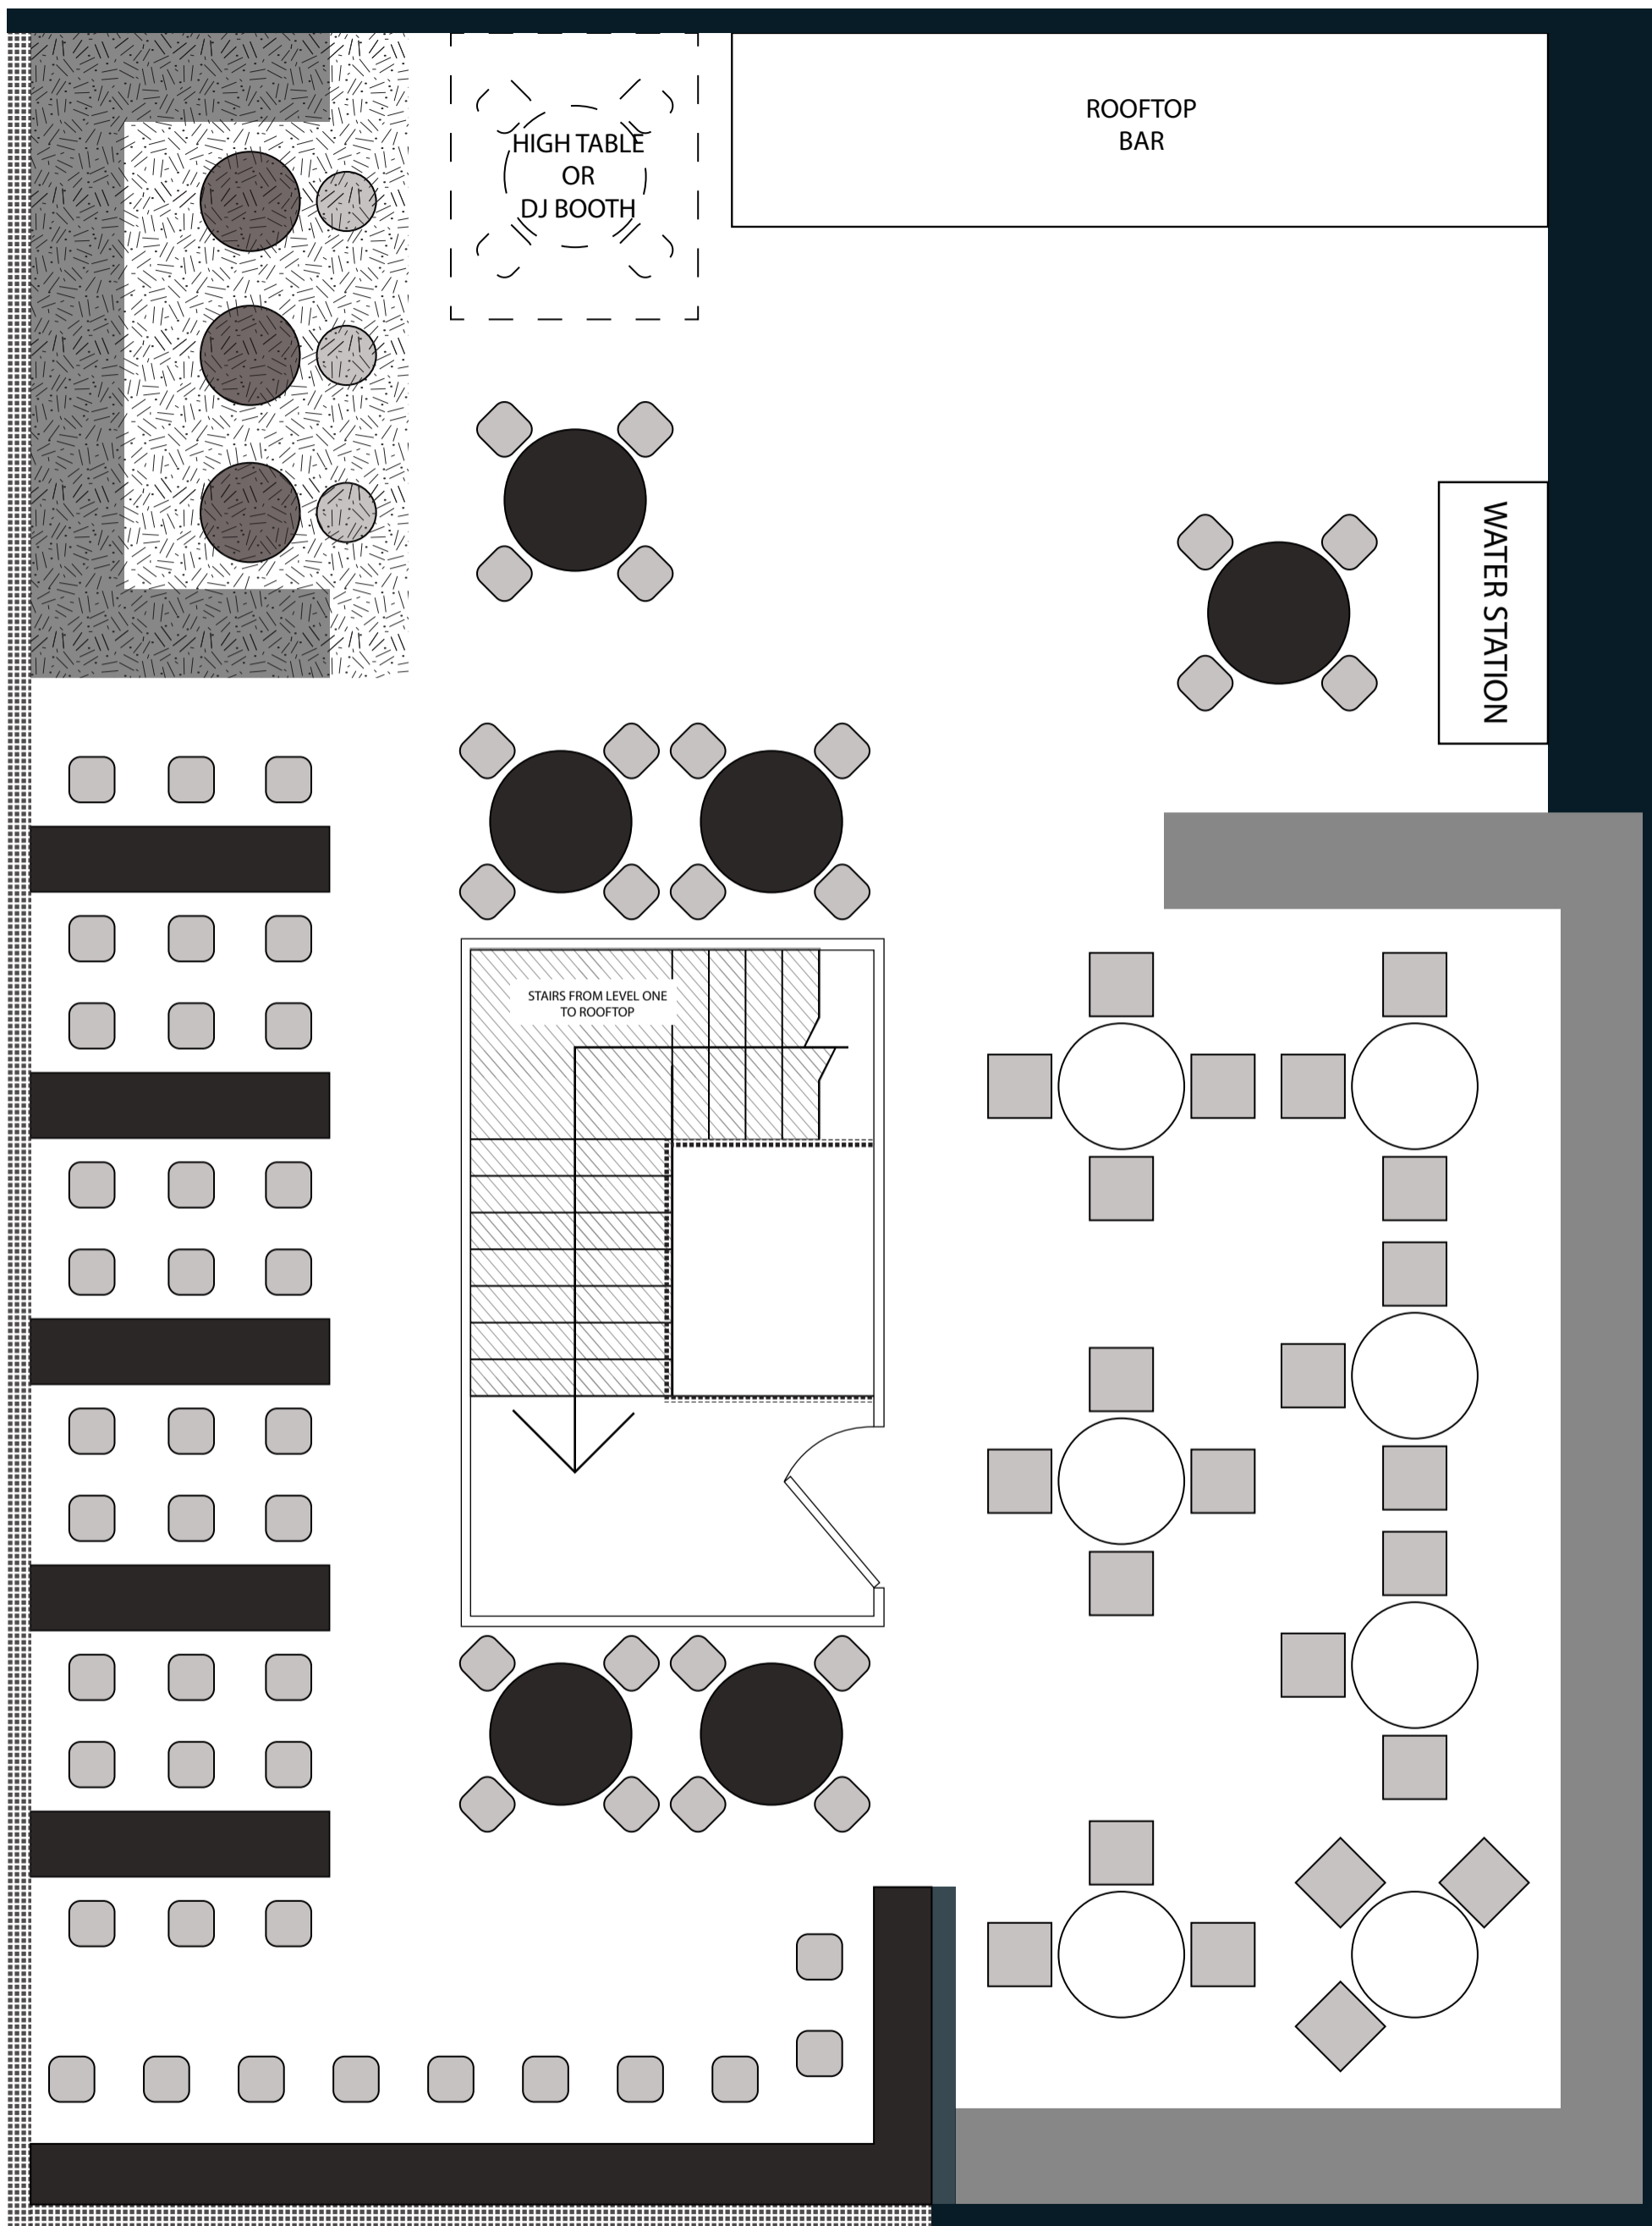

### LEVEL ONE KEY

**FIXED FEATURES**

- BENCH SEATING
- HALF WALL
- WALL
- TIMBER SLATS
- CAUTION - STEPS
- TASSLE CURTAIN

**TABLES**

- LOW TABLE
- HIGH TABLE

**SEATING**

- ARM CHAIR
- ROUND OTTOMAN
- RECTANGULAR OTTOMAN
- BAR STOOL

## THE EMERALD PEACOCK

LEVEL ONE

# ROOFTOP KEY

FIXED FEATURES	
	BENCH SEATING
	HALF WALL
	WALL
	GLASS
	CAUTION - STEPS
	RAILING
	UNSHELTERED AREA

TABLES	
	LOW TABLES
	REGULAR TABLES
	HIGH TABLES

SEATING	
	GARDEN CHAIR
	ROUND OTTOMAN
	BAR STOOL

## THE EMERALD PEACOCK

LEVEL TWO - ROOFTOP

City View | Bar | Open Air | Sheltered